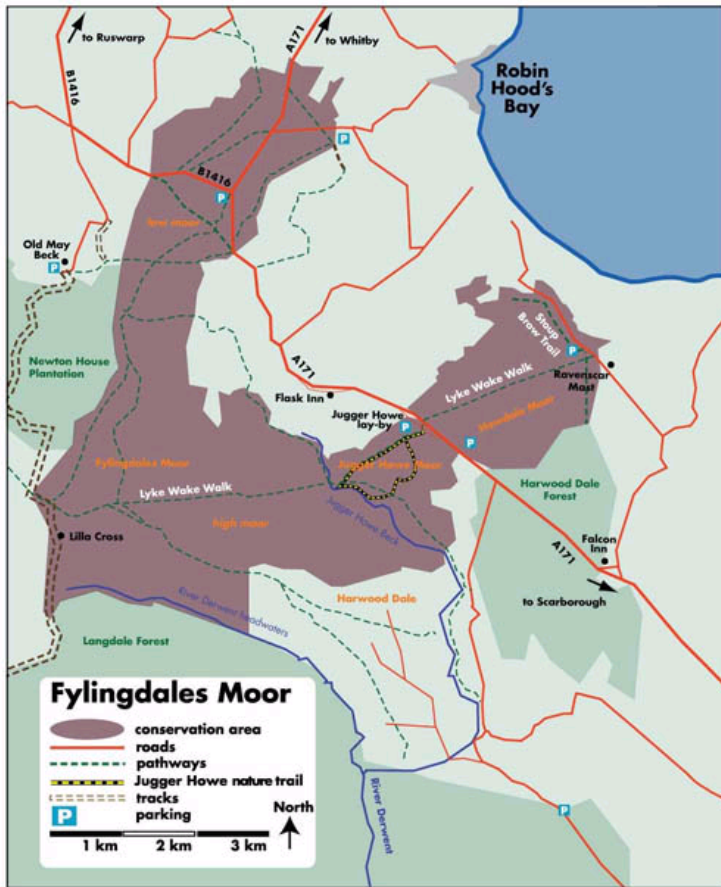

Fylingdales Moor map

Sketch map showing Fylingdales Moor conservation area

download

- [copy of map \(494kb\)](#)

450 kb pdf download