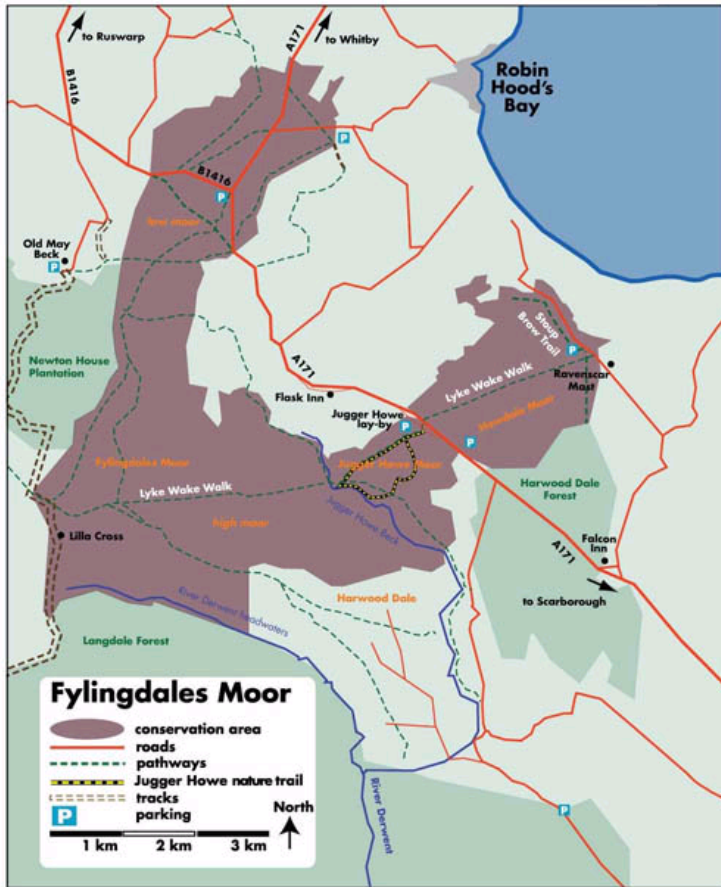

Fylingdales Moor map

Sketch map showing Fylingdales Moor conservation area

download

- [copy of map \(494kb\)](#)

450 kb pdf download